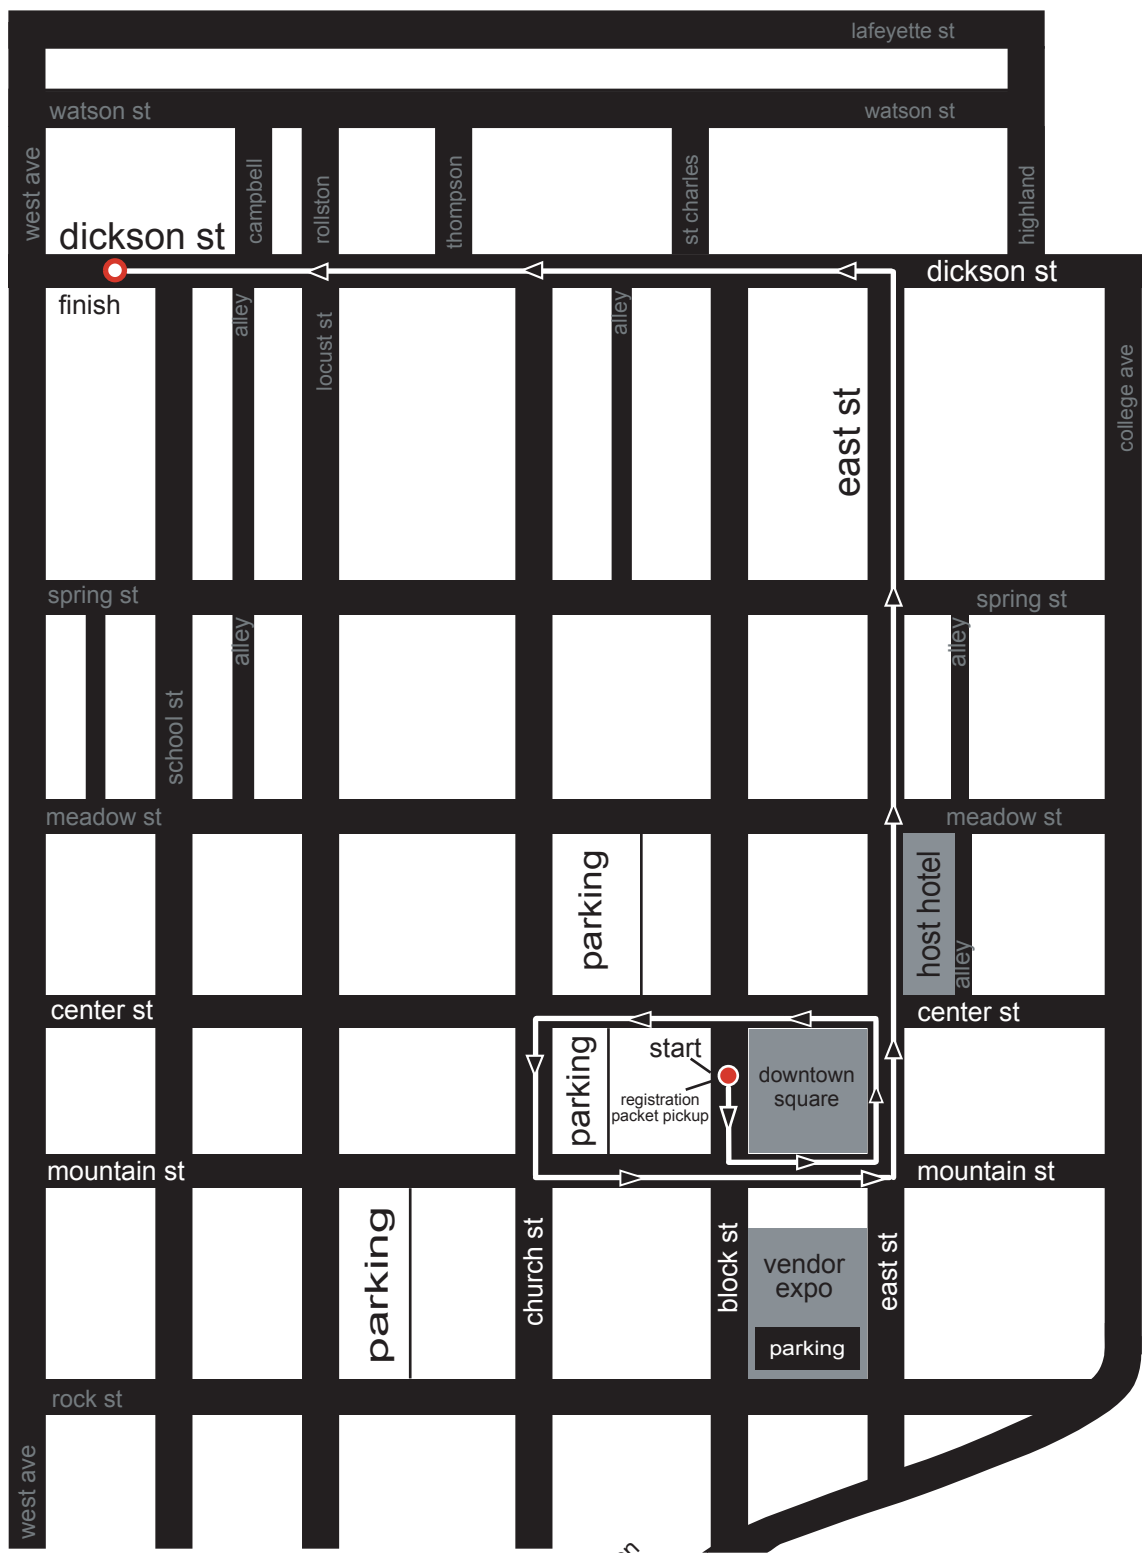

# MAGIC MILE

saturday  
dec 11

1,425 feet

course profile

1,350 feet

start

finish