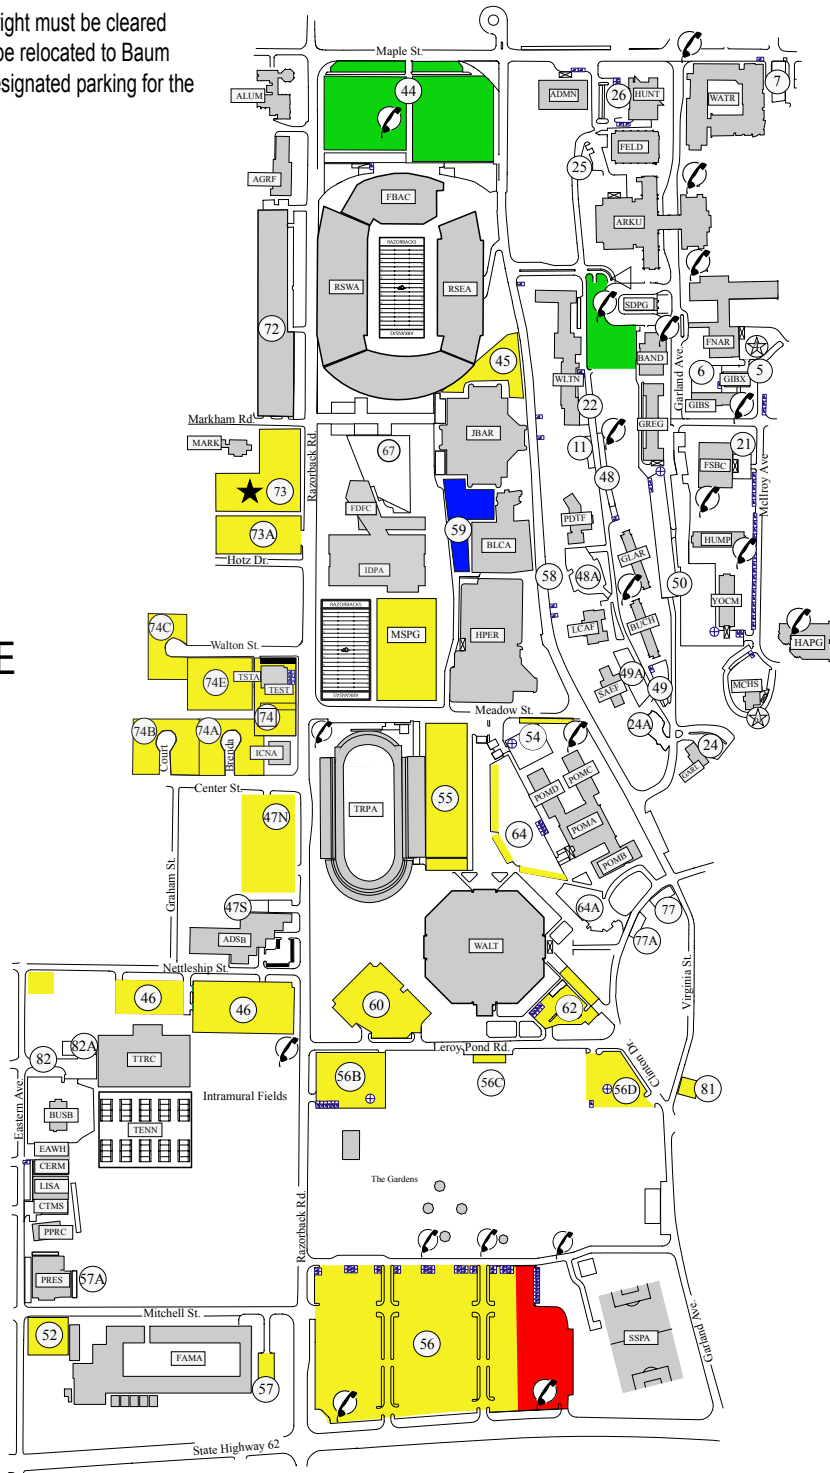

Condoleezza Rice Lecture/Razorback Foundation Donor Basketball Parking

The parking lots shown in yellow on the map to the right must be cleared **2 hours before tip-off**. Vehicles left in these lots will be relocated to Baum East parking lot at Baum Stadium. Green lots are designated parking for the Condoleezza Rice Lecture.

- Barnhill Condoleezza Rice Lecture Parking
- Condoleezza Rice Lecture ADA Parking/Dropoff
- Razorback Foundation Donor Parking Towed 2 hrs Before Event
- Softball Parking

★ Razorback Foundation Donor Parking Towed after 6:00 p.m. on day of event on weekdays and 2 hours before the event on weekends

⊙ Lot Number

▭ Building Code

⊕ Emergency Phone

Updated February 20, 2014
Map is not drawn to scale